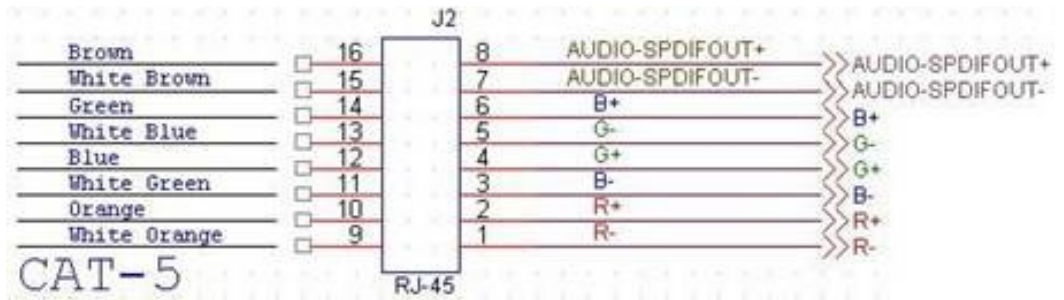

Cable Pin-outs

For CA-COMP series

For CA-HDMI series

- VIDEO

- DDC