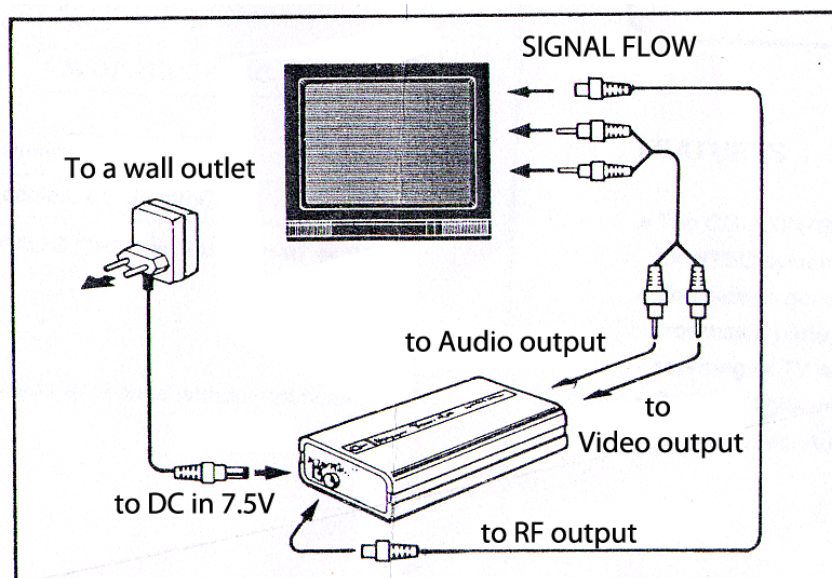

Operation Controls and Functions

Front Panel

1. Pattern select
2. Video Output
3. Audio Output

Rear Panel

4. DC Power Supply 7.5V input
5. RF Output

Test Pattern

Crosshatch

15 vertical and 11 horizontal lines are used to check and re-aligning, focus, linearity, pincushion, and static dynamic convergence.

StairCase

A full screen linear staircase signal with 8 equal steps from black to white is used to check linearity of the video amplifier or grey-scale setting and adjust white balance

Standard Colour Bar

THE vertical BARS are white. yellow cyan. green, magenta. red. blue and black. THE color bar pattern provides sufficient information for a good overall check on color performance. including checks on burst keying, sub-carrier, regeneration RGB amplifiers, delay color versus B/W signal and saturation.

Connections

Specifications

	200N	200P	200PM	200PN	200PD
Color BAR	75%White.Yellow.Cyan.Green.Magenta. Red.Blue,and Black				
Staircase	8 equal Steps from white to black level				
crosshatch	15(V) - 11(H) White-lines				
RF output	CH3 or CH13	CH11 or 36.40	CH3		CH4
Video output	1 Vpp 75 ohm				
Scanning	Interlace				
Line frequency	15734HZ	15625HZ	15734HZ	15625HZ	
Number of lines	525	625	525	625	
Field frequency	60HZ	50HZ	60HZ	50HZ	
Sync. polarity	Negative				
Sub-carrier frequency	3.579545MHZ	4 433619MHZ	3 575611MHZ	3 582056MHZ	4.433619MHZ
Sound carrier frequency	4.5MHZ	BG(5.5MHZ) I (6MHZ)	4.5MHZ		6 5MHZ
Sound Modulation	FM. Internal 1KHZ				
Audio output	1 Vpp Sine Wave				
Power Supply	7.5VDC 110VAC	7.5VDC 220/240VAC			
Weight	300 grams				
Dimensions	90W , 40H , 155D(mm1				
Accessory	one video/audio cables. AC adaptor.				