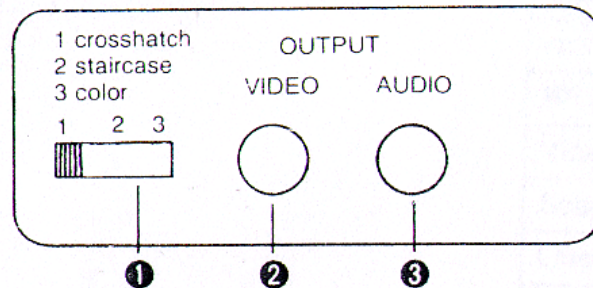

PAL-PN Pattern Generator ID# 631

Operation Manual

Introduction

PAL-PN Pattern Generator is used for generating a test pattern for adjusting and servicing TV and VCR players. The test patterns generated are selectable between Full Field Colour Bar, Staircase and Crosshatch display. It outputs test signals as RF, Video and Audio formats. Simple and compact for ease of use.

Operation Controls and Functions

Front Panel

1. Pattern select
2. Video Output
3. Audio Output

Rear Panel

4. DC Power Supply 7.5V input
5. RF Output

Test Pattern

Crosshatch

15 vertical and 11 horizontal lines are used to check and re-aligning, focus, linearity, pincushion, and static dynamic convergence.

StairCase

A full screen linear staircase signal with 8 equal steps from black to white is used to check linearity of the video amplifier or grey-scale setting and adjust white balance

Standard Colour Bar

Connections

Specifications

	200N	200P	200PM	200PN	200PD
Color BAR	75%White.Yellow.Cyan.Green.Magenta. Red.Blue,and Black				
Staircase	8 equal Steps from white to black level				
crosshatch	15(V) - 11(H) White-lines				
RF output	CH3 or CH13	CH11 or 36.40	CH3		CH4
Video output	1 Vpp 75 ohm				
Scanning	Interlace				
Line frequency	15734HZ	15625HZ	15734HZ	15625HZ	
Number of lines	525	625	525	625	
Field frequency	60HZ	50HZ	60HZ	50HZ	
Sync. polarity	Negative				
Sub-carrier frequency	3.579545MHZ	4 433619MHZ	3 575611MHZ	3 582056MHZ	4.433619MHZ
Sound carrier frequency	4.5MHZ	BG(5.5MHZ) I (6MHZ)	4.5MHZ		6 5MHZ
Sound Modulation	FM. Internal 1KHZ				
Audio output	1 Vpp Sine Wave				
Power Supply	7.5VDC 110VAC	7.5VDC 220/240VAC			
Weight	300 grams				
Dimensions	90W , 40H , 155D(mm1				
Accessory	one video/audio cables. AC adaptor.				