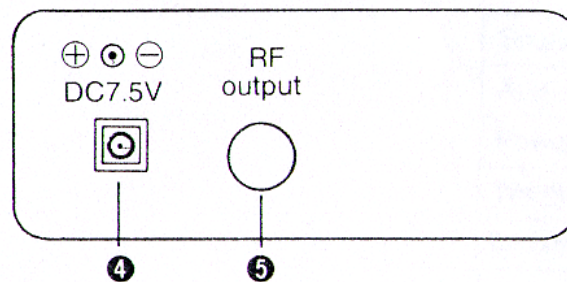

PAL-PN Pattern Generator ID# 631

Operation Manual

Introduction

PAL-PN Pattern Generator is used for generating a test pattern for adjusting and servicing TV and VCR players. The test patterns generated are selectable between Full Field Colour Bar, Staircase and Crosshatch display. It outputs test signals as RF, Video and Audio formats. Simple and compact for ease of use.

Operation Controls and Functions

Front Panel

1. Pattern select
2. Video Output
3. Audio Output

Rear Panel

4. DC Power Supply 7.5V input
5. RF Output

Test Pattern

Crosshatch

15 vertical and 11 horizontal lines are used to check and re-aligning, focus, linearity, pincushion, and static dynamic convergence.

StairCase

A full screen linear staircase signal with 8 equal steps from black to white is used to check linearity of the video amplifier or grey-scale setting and adjust white balance

Standard Colour Bar

Connections

Specifications

	200N	200P	200PM	200PN	200PD
Color BAR	75%White.Yellow.Cyan.Green.Magenta. Red.Blue,and Black				
Staircase	8 equal Steps from white to black level				
crosshatch	15(V) - 11(H) White-lines				
RF output	CH3 or CH13	CH11 or 36.40	CH3		CH4
Video output	1 Vpp 75 ohm				
Scanning	Interlace				
Line frequency	15734HZ	15625HZ	15734HZ	15625HZ	
Number of lines	525	625	525	625	
Field frequency	60HZ	50HZ	60HZ	50HZ	
Sync. polarity	Negative				
Sub-carrier frequency	3.579545MHZ	4 433619MHZ	3 575611MHZ	3 582056MHZ	4.433619MHZ
Sound carrier frequency	4.5MHZ	BG(5.5MHZ) I (6MHZ)	4.5MHZ		6 5MHZ
Sound Modulation	FM. Internal 1KHZ				
Audio output	1 Vpp Sine Wave				
Power Supply	7.5VDC 110VAC	7.5VDC 220/240VAC			
Weight	300 grams				
Dimensions	90W , 40H , 155D(mm1				
Accessory	one video/audio cables. AC adaptor.				