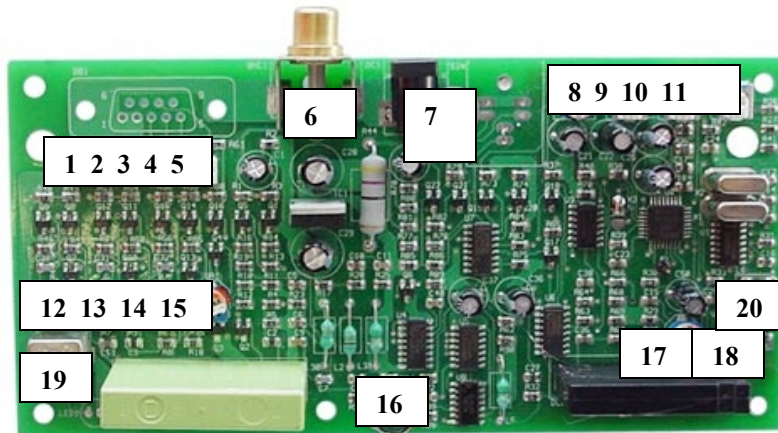

Diagram and Key

1	5 Pin male RGB connector- R
2	5 Pin male RGB connector- G
3	5 Pin male RGB connector- B
4	5 Pin male RGB connector- GND
5	5 Pin male RGB connector- S
6	Composite Video Output
7	DC Input +12~18V
8	Adjustable Contrast
9	Adjustable Sharpness
10	Adjustable Colour
11	Adjustable hue
12	Adjustable Brightness- R
13	Adjustable Brightness- G
14	Adjustable Brightness- B
15	Do not adjust
16	Do not adjust
17	Do not adjust
18	Do not adjust
19	Do not adjust
20	Do not adjust

Please browse our online catalogue to view our full product range.
44-48 Maitland Road, Mayfield East, NSW, 2304 Australia, sales@converters.tv
Phone +61 249689313 Fax +61 249689314
www.converters.tv