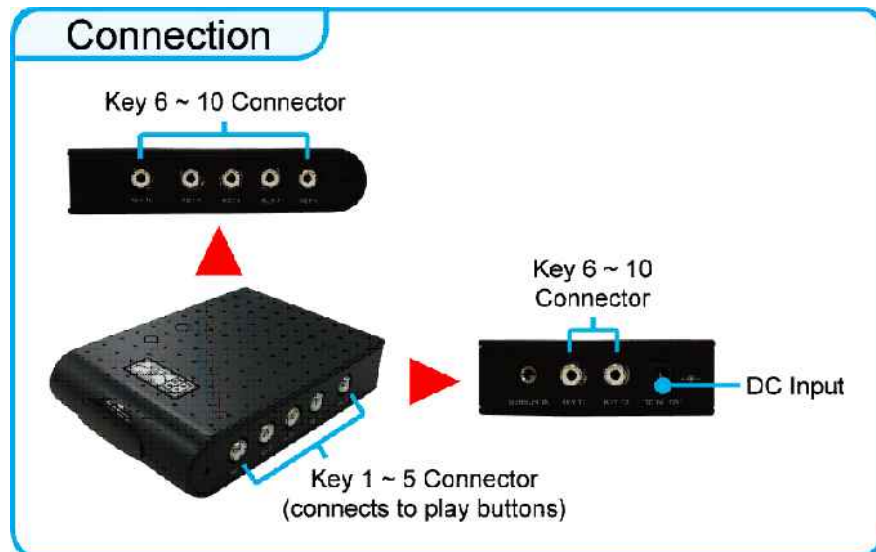

**OPTIONAL
AUXILIARY
EQUIPMENT**

- VGA: 15 pin D-sub socket (female)
8. **Audio Connection:** 2 x RCA sockets left/right (female)
9. **Ethernet Connection:** RJ45 socket (female)
10. **RS232 Connection:** 9 pin D-sub socket (male)
11. **CF Memory Card:** High Speed (150x) recommended.
12. **Power Supply:** 12vDC
13. **Dimensions:** 29cm(w), 14.5cm(d), 3cm(h)
14. **Weight:** 0.829gms

Play Button Box

1. The Play Button Box supports up to 12 play-button inputs.
2. Press one of the play buttons to play the corresponding file.