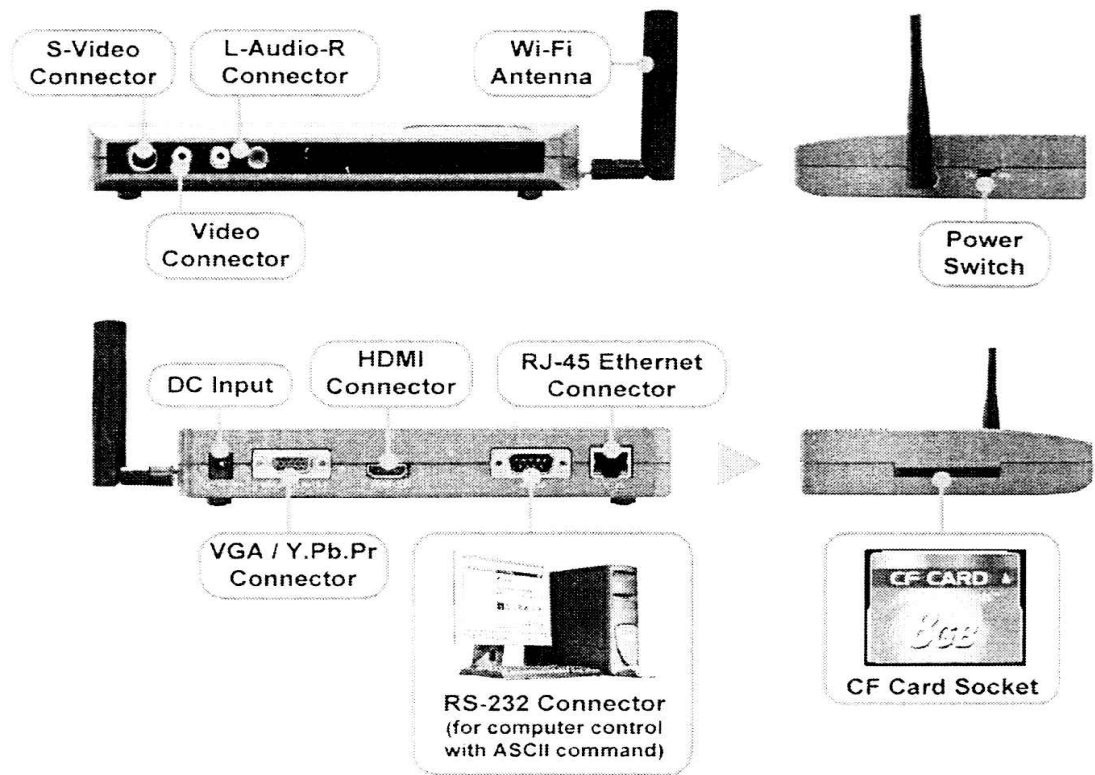

14. **Compatible with Windows Media Player 11:** Play media files stored in a network computer.
15. **Supports FTP Auto Download Function:** Connect to Remote FTP server and download data to the CF card automatically.
16. **Supports Download Pause / Resume Function:** Continue unfinished downloads upon next session.
17. Embedded FTP Server.
18. Supports NTP Network (G.M.T) Timer.
19. Supports Universal Plug and Play (UPnP) and DHCP.
20. **Supports SLIDE SHOW Function**
  Normal Resolution: 1920 x 1080 (16:9), with the slide show interval of 5 sec.
  Max Resolution: 4368 x 2912 (16:9), with the slide show interval of 10 sec.

Connection