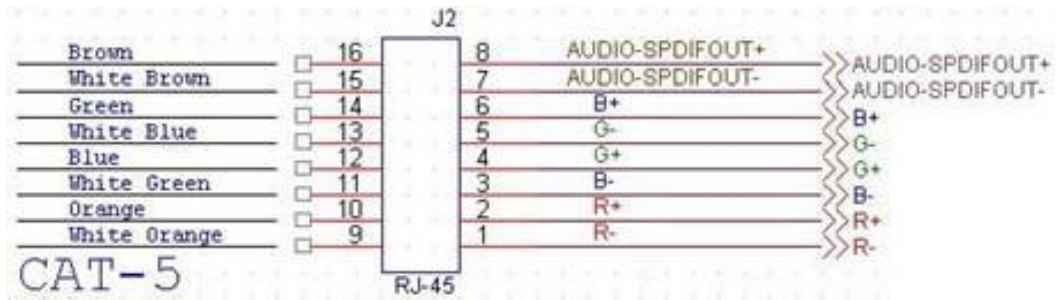

Cable Pin-outs

For CA-COMP series

For CA-HDMI series

- VIDEO

- DDC