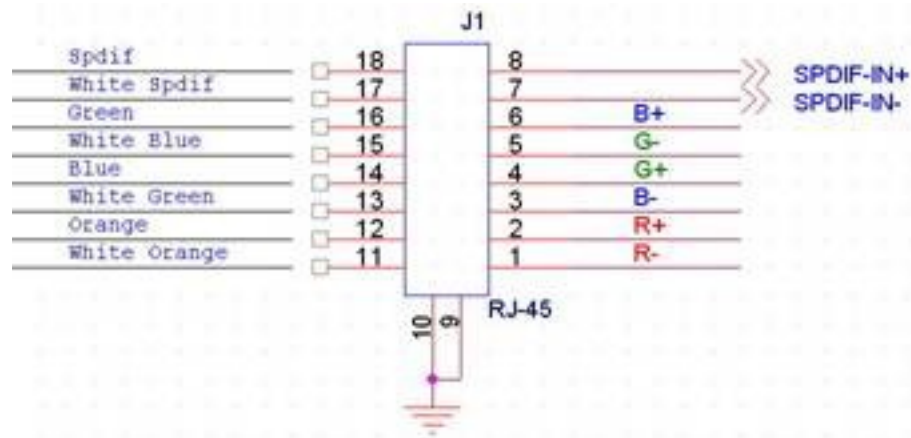

Cable Pin-outs

For CA-COMP series

For CA-HDMI series

- VIDEO

- DDC