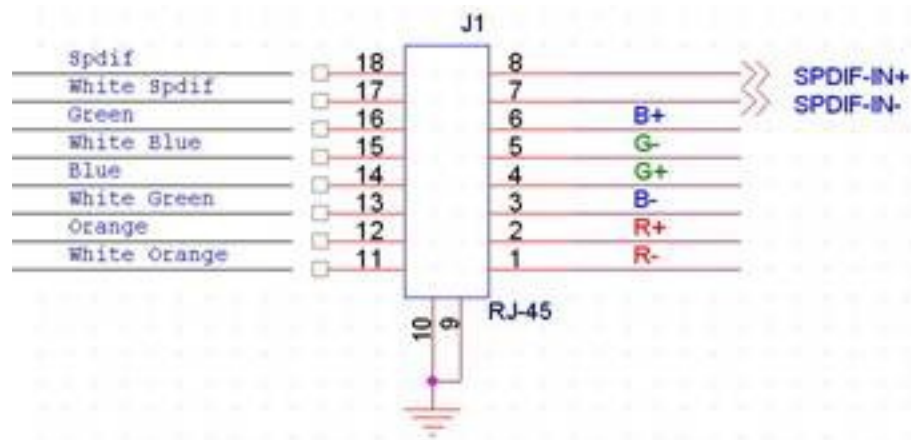

Cable Pin-outs

For CA-COMP series

For CA-HDMI series

- VIDEO

- DDC