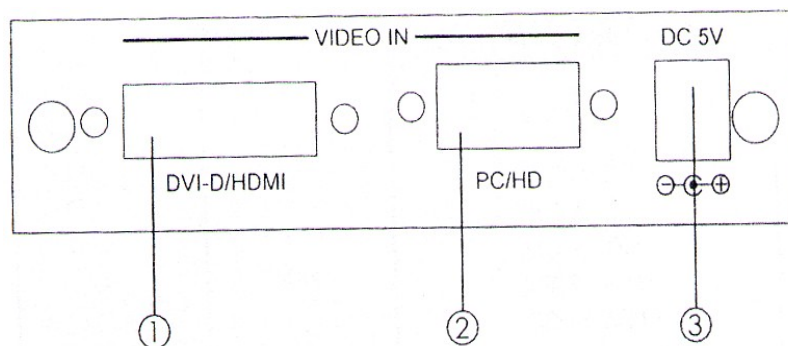

Introduction

This unit not only allows you to connect a PC/DVI device such as a set top box or DVD player to a High Definition Display, but it will also upscale the video leading to a higher resolution and a better viewing image on your TV.

It can upscale PC/DVI input sources to HDMI output for a wide range of PC/HD resolutions. The unit will scale the input device and output at XGA/UXGA/720p/1080p resolutions. To switch between different output resolutions you simply press the "Output Timing" button on the side of the unit. When this button is pressed, a selection menu will appear on the TV allowing you to select the appropriate resolution for your purposes (XGA/UXGA/720p/1080p).

Up to two devices can also be connected to the unit at the same time, with a "Input Video" button allowing you to switch between which input device will be displayed on the connected HDTV. The unit also has Coax and L/R Audio input, with the unit transferring sound to HDMI output.

Features

1. HDMI 1.3, HDCP 1.1 and DVI 1.0 compliant.
2. Support PC/HD resolution input: HDMI: 480p-1080p50/60
  DVI : VGA-WUXGA
  PC : VGA-WUXGA
  HD : 480i-1080p50/60Hz
3. Scale PC/HD/DVI/HDMI resolutions to XGA/UXGA/720p/1080p resolutions.
4. Support PC/HD&DVI/HDMI to HDMI output.
5. Transfer L/R and coaxial sounds to HDMI.
6. Input and output selection bottoms for easy and quick function chose.

Operation Controls and Functions

Front Panel

1. DVI-D IN: Connect the PC input DVI (29 pin) port to the DVI output port of your HDMI source equipment such like PC. Resolution: VGA- WUXGA ; 480p-1080p50/60

Note: DVI-D input can only take Digital signal.

2. PC/HD: Connect the PC input D-Sub (15-pin) port to the D-Sub output