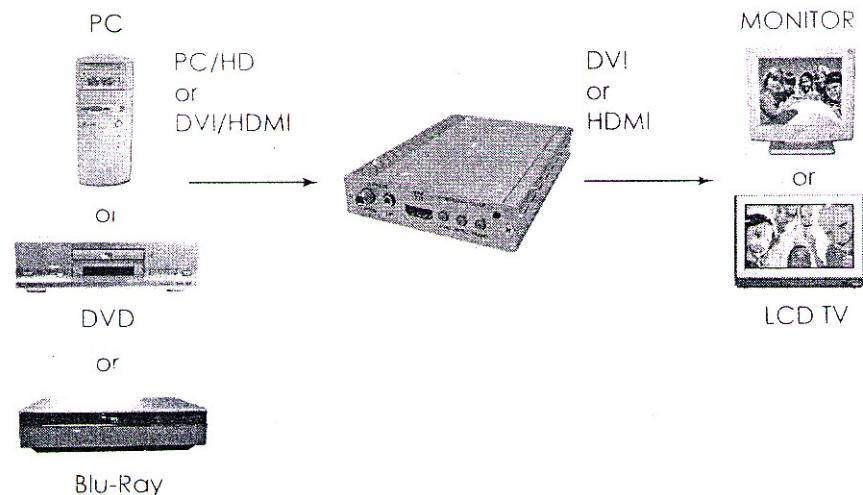

Connection and Installation