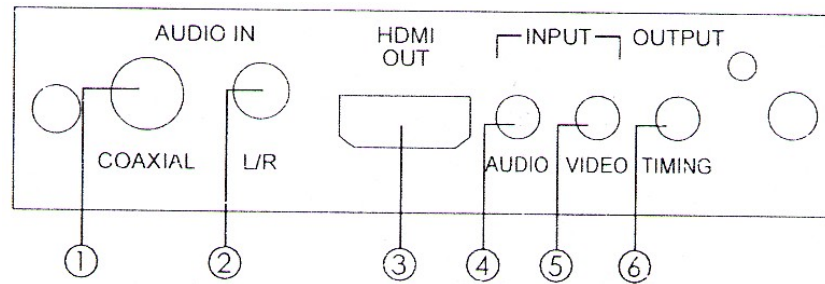

### Front Panel

**1. DVI-D IN:** Connect the PC input DVI (29 pin) port to the DVI output port of your HDMI source equipment such like PC. Resolution: VGA- WUXGA ; 480p-1080p50/60

**Note: DVI-D input can only take Digital signal.**

**2. PC/HD:** Connect the PC input D-Sub (15-pin) port to the D-Sub output

port of your source equipment such like PC or a D-Sub to 3RCA to your source equipment like DVD player.

**PC Resolution:** VGA- WUXGA

## Rear Panel

- 1. Coaxial:** Connect the coaxial audio cable from source device.
- 2. L/R:** Connect the L/R phone jack from the source device.
- 3. HDMI out:** Connect the HDMI cable to LCD TV or Monitor.
- 4. Audio:** input audio switching button for selecting coaxial or L/R audio signal. Simply push the button and the selection menu will display on the TV.
- 5. Video:** input video switching button for selecting DVI or PC/HD video signal. Simply push the button and the selection menu will display on the TV.
- 6. Output Timing:** output resolution selectable on 720p / 1080p / XGA / UXGA. Simply push the button and the selection menu will display on the TV.