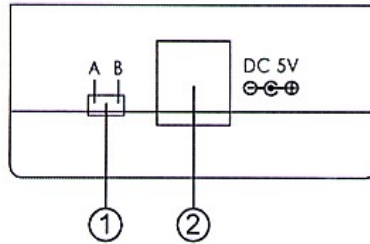

Operating Functions and Controls

Front Panel

1. TOSLink (Optical Fiber) Input Ports A and B: Connect the TOSLink input ports to the TOSLink output port of audio equipments such as audio amplifier, AV receiver or DVD player.

Rear Panel

1. TOSLink (Optical Fiber) Output Port: Connect the TOSLink output port to the TOSLink input port of audio equipment such as audio amplifier and AV receiver.

Side Panel

1. Input Selection: Use this mini switcher to select from 2 input ports A and B.
2. Plug 5V DC power supply into the unit and connect the adaptor to AC wall outlet.

Installation

Specifications

- **Input:** 2 x TOSLink (Optical Fiber)
- **Output:** 1 x TOSLink (Optical Fiber)
- **Power:** 5V/0.36-0.5A DC (US/EU standards, CE/FCC/UL certified)
- **Dimension:** 46(W) x 45.5(D) x 23.5(H)
- **Weight:** 22g (adaptor not included)
- **Chassis Material:** Plastic
- **Silk Skin Color:** White
- **Operating Temperature:** Operating from 0°C - 48°C