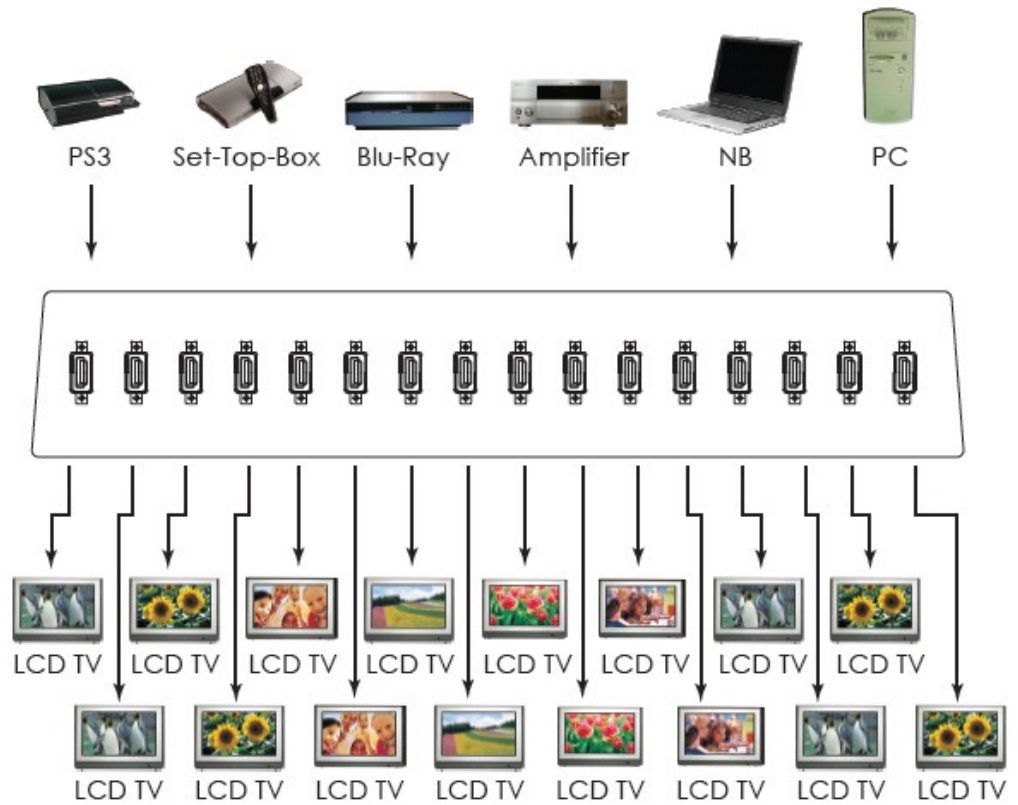

16 HDMI Female to Female Couplers Patch Panel ID# 725

Operation Manual

Introduction

Thank you for purchasing 16 HDMI Female to Female Patch Panel. This useful structured device will assist you with organizing your HDMI circuit system.

16 HDMI Female to Female Patch Panel is in a standard form of 1U high with 16 HDMI ports configuration which allows you to connect up to 16 sources to devices in a neat and tidy state. Cable runs can be quick and easy identified by clear numbering on the front of the panel. The female to female HDMI Patch Panel is an excellent choice for professional HDMI applications.

Application

- HDMI systems connection.
- HDMI extender connection.
- HDMI multi-display connection.

Features

- Used to connect HDMI cables in a 19" equipment rack.
- Heavy gauge steel and grit blast coating provides durability.
- Industry standard 2U panel height will fit most racks.
- With high quality HDMI connectors to ensure minimal signal loss.
- Includes a bracket for easy mounting.
- Great configurable solution for setting up a network.

Connection

Specifications

HDMI Ports	16
Size	2U
Dimensions (mm)	482.6(W) x 30(D) x 88(H)
Weight(g)	440
Chassis Material	Aluminum
Silk Skin Color	Black