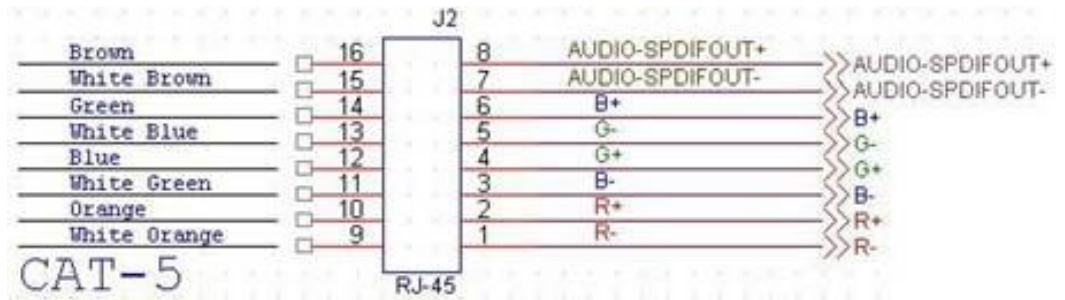

Cable Pin-outs

For CA-COMP series

For CA-HDMI series

- VIDEO

- DDC