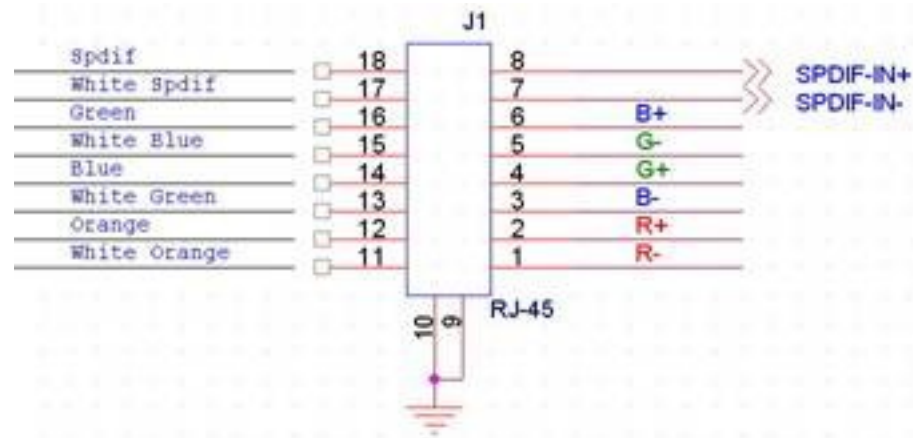

Cable Pin-outs

For CA-COMP series

For CA-HDMI series

- VIDEO

- DDC